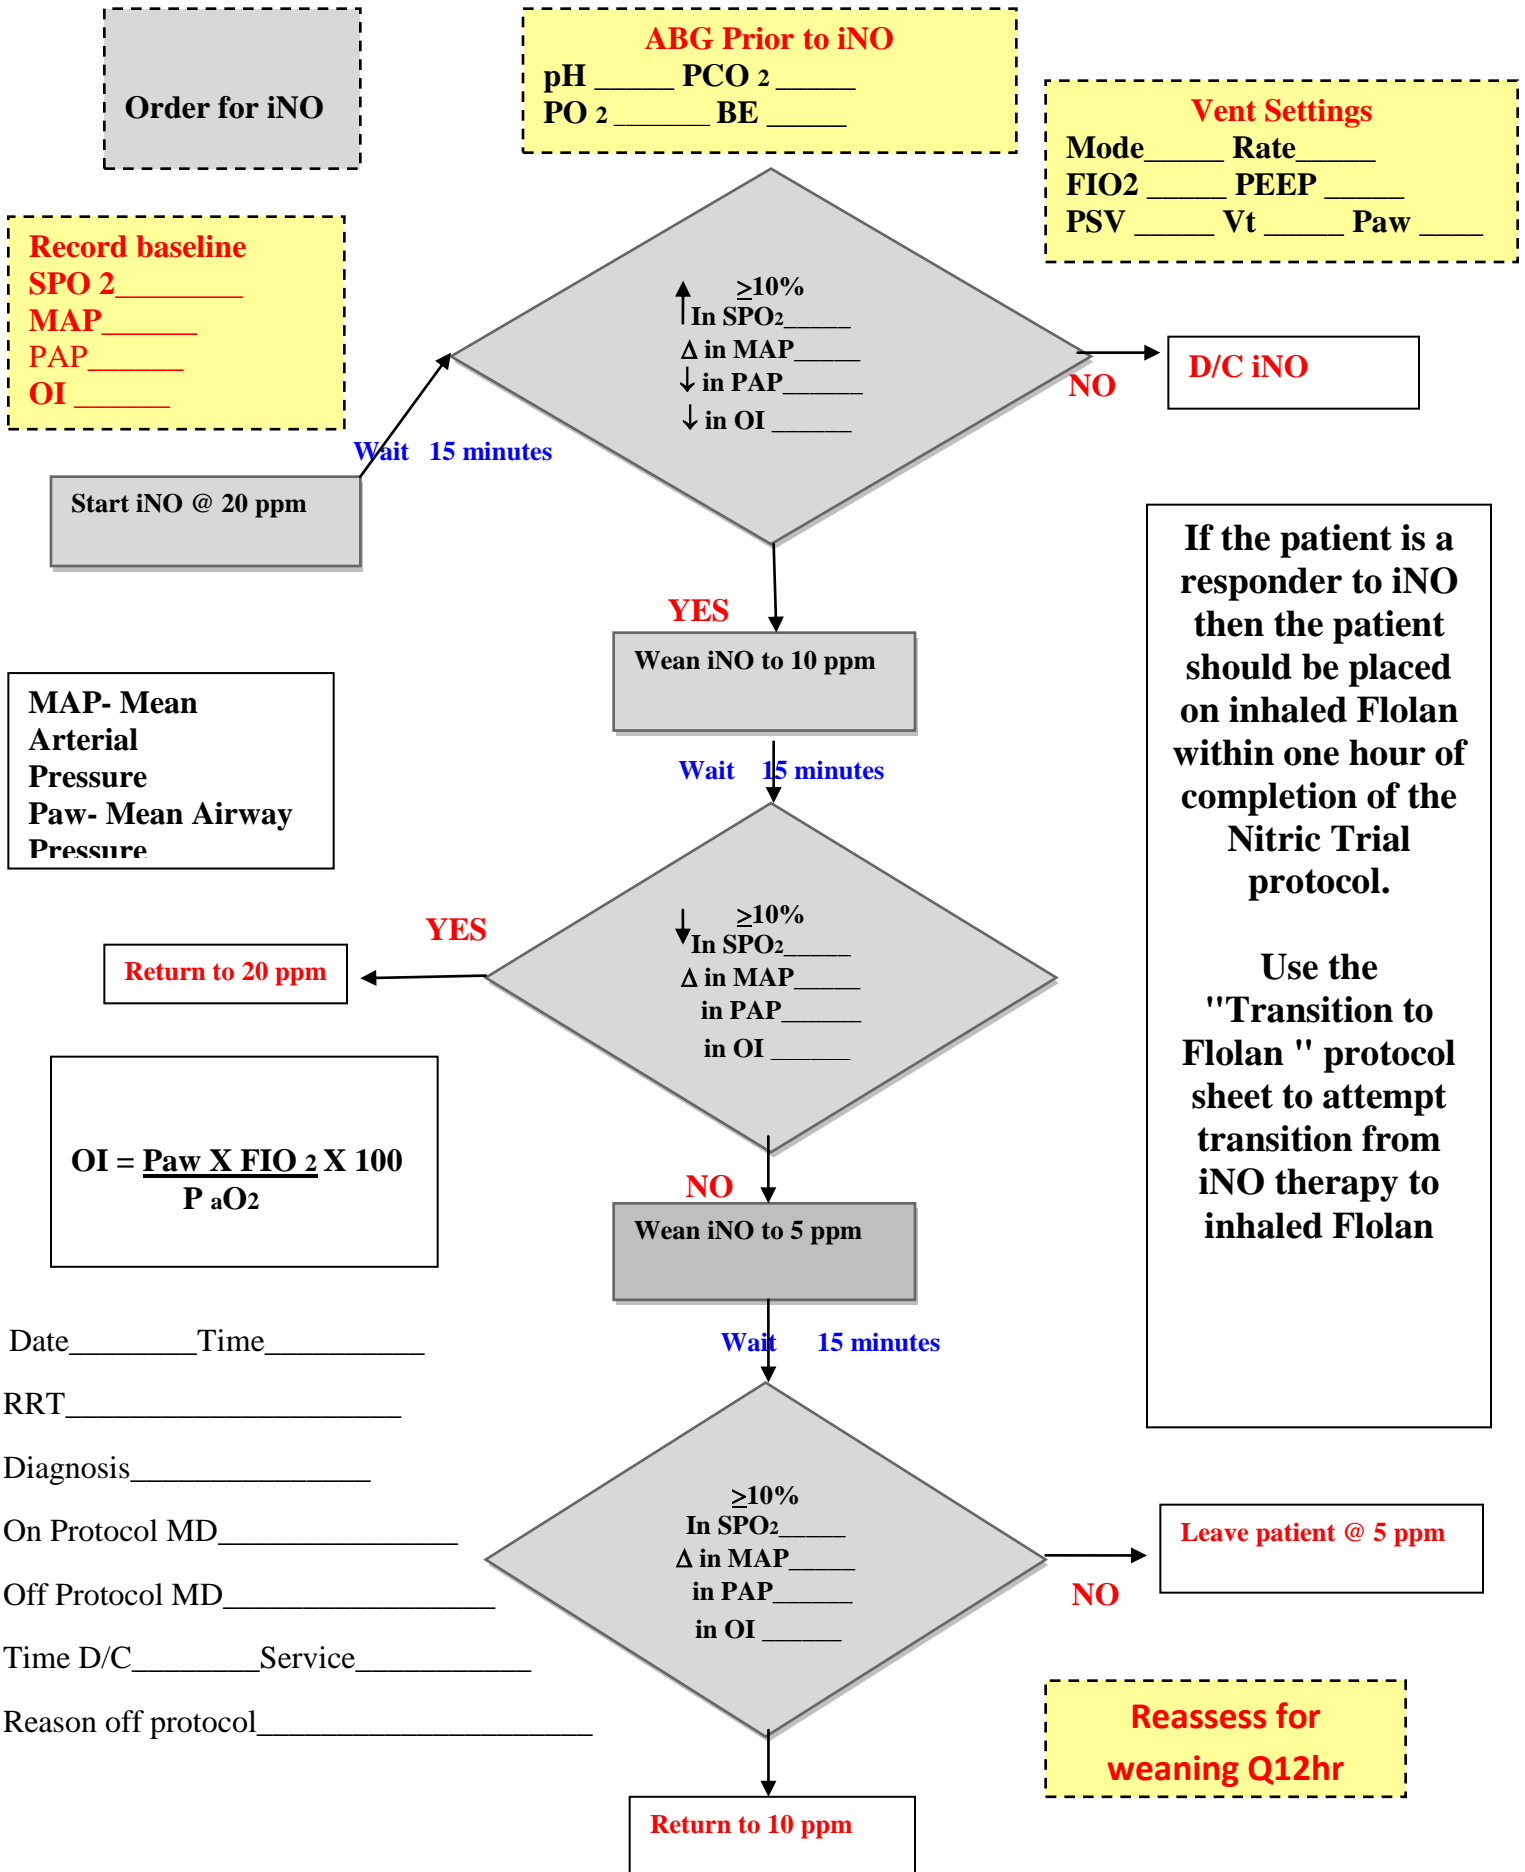

PEDIATRIC CRITICAL CARE UNIT iNO GUIDELINES

PEDIATRIC CRITICAL CARE UNIT iNO GUIDELINES